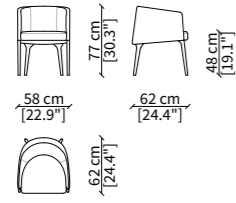

ACCESSORIES:

Pouf: coordinated pouf

JACKIE SMALL SOFA Design Gianfranco Frigerio

SEDIA / CHAIR

11512

POLTRONCINA / SMALL ARMCHAIR

11503

POLTRONA / ARMCHAIR