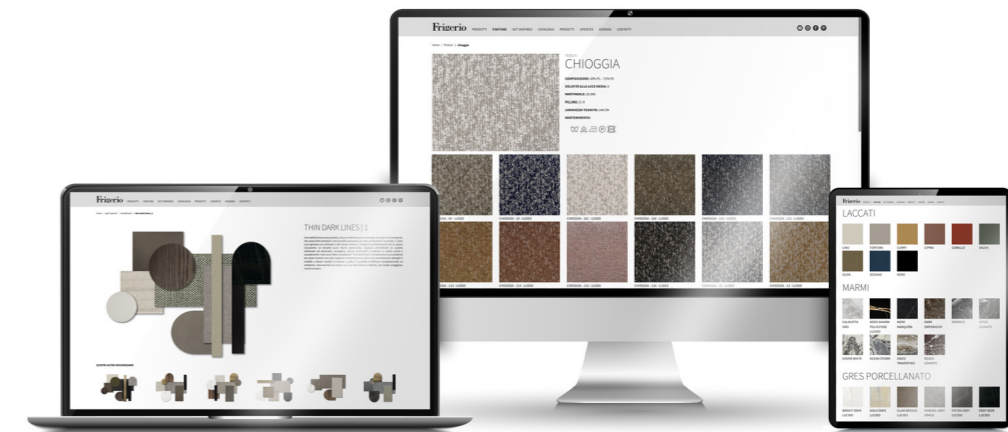

JACKIE SMALL SOFA Design Gianfranco Frigerio

SEDIA / CHAIR

11512

POLTRONCINA / SMALL ARMCHAIR

11503

POLTRONA / ARMCHAIR

11504

BERGÈRE

11508

CHAISE LONGUE

11507

POUF / STOOL

11511

DIVANETTO / SMALL SOFA

11509

DIVANETTO BERGÈRE / SMALL SOFA BERGÈRE

11510

CUSCINI / CUSHIONS

B01

B02

JQ

JR

JA

Dimensioni espresse in cm se non diversamente indicato.
L'Azienda si riserva il diritto di apportare modifiche ai modelli senza preavviso.
Tolleranza sulle misure indicate di +/- 2%.

Dimensions in centimeter if not differently indicated.
The Company reserves the right to change the models without any advance notice.
Tolerance on the given sizes +/- 2%.

Per la gamma completa di materiali è possibile consultare il nostro sito web www.frigerio.com
The full range of materials can be found on our website at www.frigerio.com.

WWW.FRIGERIO.COM

Frigerio

Via Sant'Agata 63
22066 Mariano Comense (CO) - Italy
Tel. +39 031 5481225
info@frigerio.com
www.frigerio.com